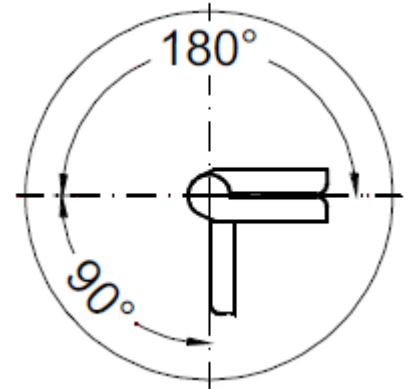

Steel Hinge with Countersunk Holes – Heavy Duty

The most common type of hinge used in home improvement are what is called Butt Hinges. A Butt Hinge is a hinge of two parts, or leaves, joined in the middle and used to hold together two “abutting” objects, such as a door and frame where they are most often used.

SKU: [FTS1044](#)

Brief Data:

- Material: Steel.
- Hinge Type: Butt Hinge.
- Grade: Diecast Heavy Duty.
- Motion Angle: 270°.
- Closing Type: Free Swinging.
- Length: 51mm.
- Width: 40mm.
- Thickness: 6mm.
- Material: Steel Die-Cast Heavy Duty.
- Profile Type: 30x30.
- Fixing Method: Countersunk Screw.

Mechanical Dimension:

Unit: mm

Model	A	B	C	D	T	M	Weight (g)	SKU
A3030	40	51	30	24	6	6.5	55	FTA1044

Handsontec.com

We have the parts for your ideas

HandsOn Technology provides a multimedia and interactive platform for everyone interested in electronics. From beginner to diehard, from student to lecturer. Information, education, inspiration and entertainment. Analog and digital, practical and theoretical; software and hardware.