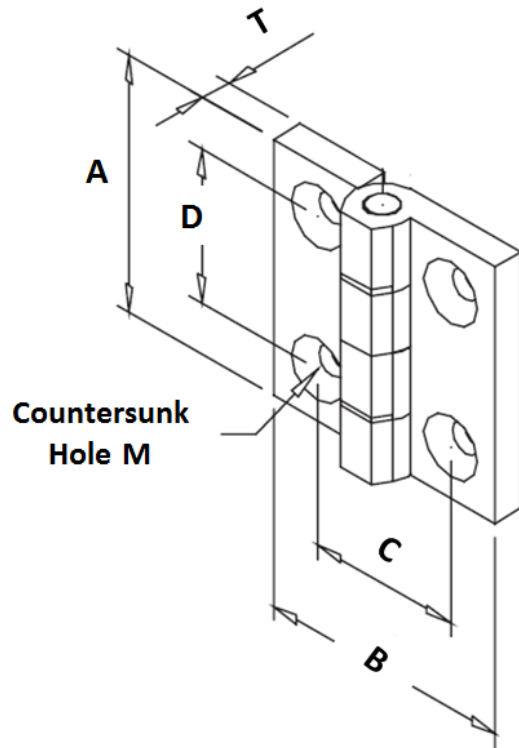

Steel Hinge with Countersunk Holes – Heavy Duty

The most common type of hinge used in home improvement are what is called Butt Hinges. A Butt Hinge is a hinge of two parts, or leaves, joined in the middle and used to hold together two “abutting” objects, such as a door and frame where they are most often used.

SKU: [FTS1044](#)

Brief Data:

- Material: Steel.
- Hinge Type: Butt Hinge.
- Grade: Diecast Heavy Duty.
- Motion Angle: 270°.
- Closing Type: Free Swinging.
- Length: 51mm.
- Width: 40mm.
- Thickness: 6mm.
- Material: Steel Die-Cast Heavy Duty.
- Profile Type: 30x30.
- Fixing Method: Countersunk Screw.

Mechanical Dimension:

Unit: mm

Model	A	B	C	D	T	M	Weight (g)	SKU
A3030	40	51	30	24	6	6.5	55	FTA1044

Handsontec.com

We have the parts for your ideas

HandsOn Technology provides a multimedia and interactive platform for everyone interested in electronics. From beginner to diehard, from student to lecturer. Information, education, inspiration and entertainment. Analog and digital, practical and theoretical; software and hardware.